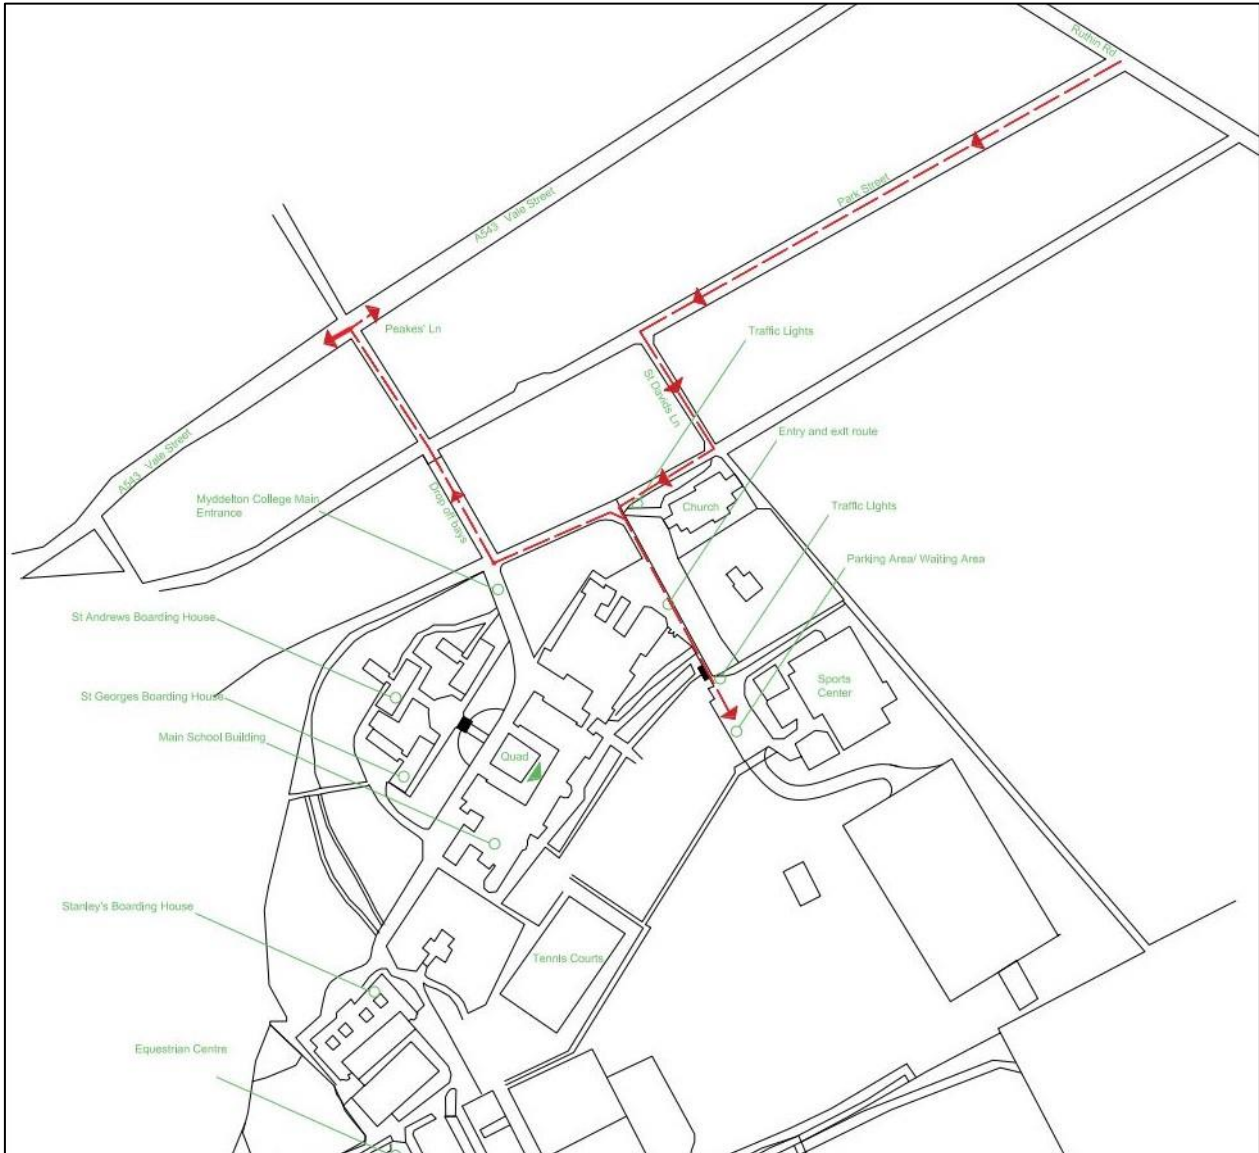

Social Media

To keep up to date with everything Myddelton College related, please follow us on Facebook, Instagram, LinkedIn and Twitter:

One Way System Reminder

Parents are respectfully reminded that vehicular access to the College ought to be via Park Street (in accordance with the arrows indicated on the map). Please exit via Peake's Lane, turning right or left onto Vale Street as required. With very narrow local roads, the adherence to a one-way system supports good traffic flow and public safety.