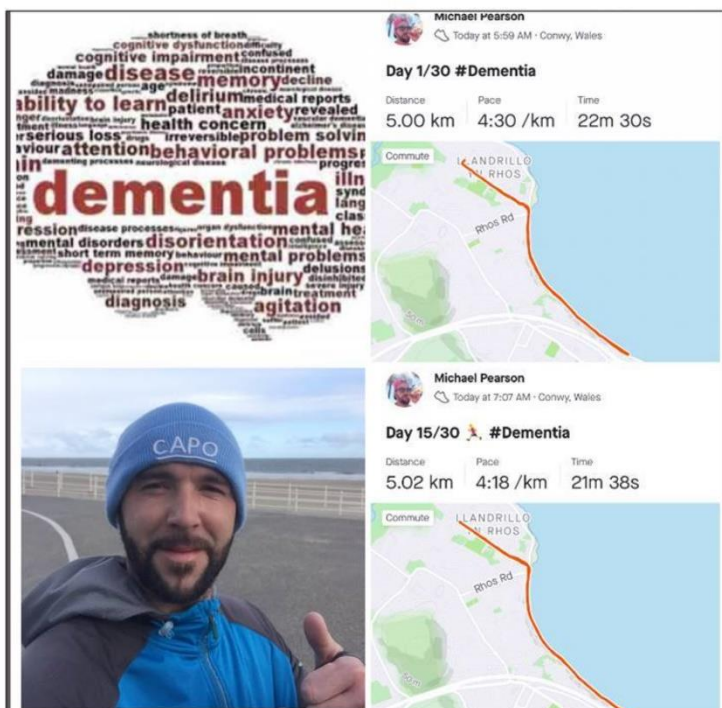

Football Trials – Chester City FC

Chester Football Club

Deva Stadium, Bumpers Lane, Chester, CH1 4LT

Dear Pupil,

We are delighted to inform you that your school has selected you to attend our Chester FC Academy Trials.

Boys selected for our Chester FC Academy Trials can continue to train and play for their grassroots club as we feel this is vital for their development. Our Academy trials are based on 3G pitches and features a games programme against other professional clubs.

Mondays: (U12s)

Venue: Helsby Community Sports Club Callender Way, Helsby, Frodsham, WA6 0FX
Time: 6pm-7pm

Wednesdays: (U13s + U16s)

Venue: Helsby Community Sports Club Callender Way, Helsby, Frodsham, WA6 0FX
Time: 6:30pm-8pm – U13s
8pm-9.30pm - U16s

Thursdays: (U8-11s)

Venue: Helsby Community Sports Club Callender Way, Helsby, Frodsham, WA6 0FX
Time: 6pm-7:30pm

Fridays: (U16s)

Venue: Helsby Community Sports Club Callender Way, Helsby, Frodsham, WA6 0FX
Time: 7:30pm – 9pm

Sundays: (U8-U11s)

Venue: The Cheshire County Sports Club, Mannings Lane, CH2 4EU
Time: 10am-12

If you are interested in attending any of the trials above please contact [Mr Pearson](#).

Charity.

Mr Pearson and a group of friends are running/cycling everyday through the month of April raising money for people suffering with Dementia.

Their target it to raise £1200 for a care home in the local area. If you would like to donate please us the following [link](#).